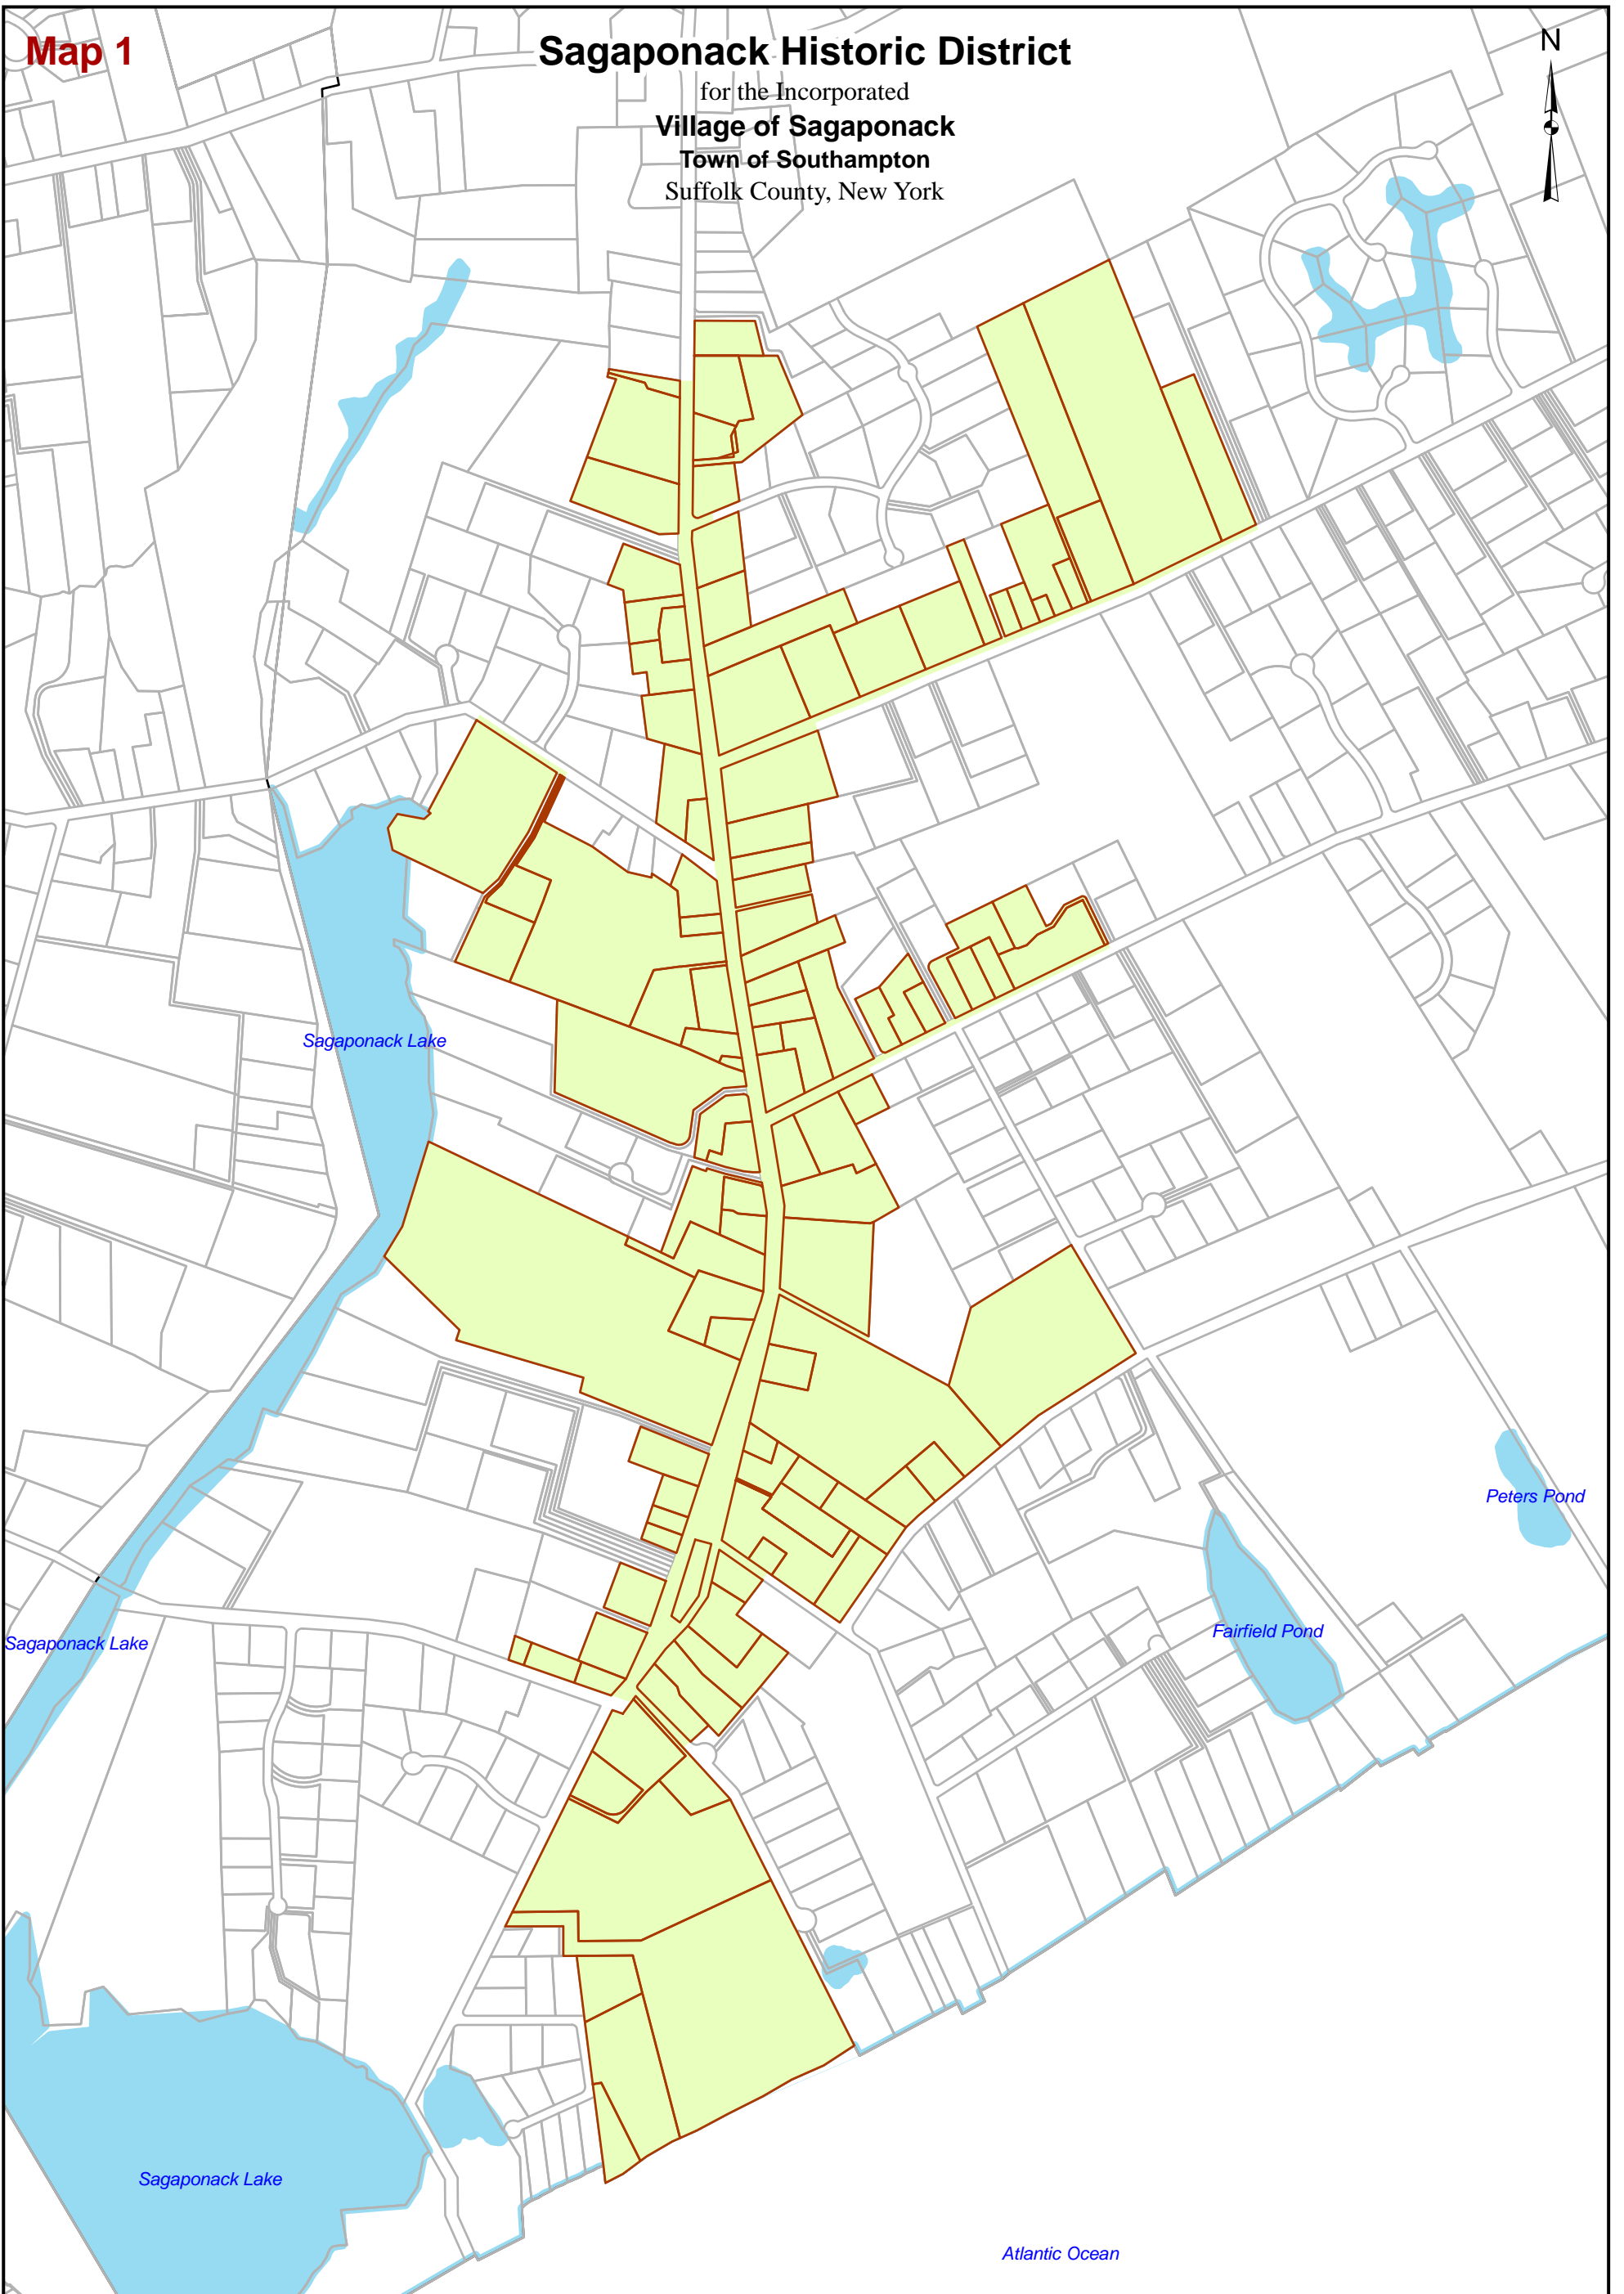

Map 1

Sagaponack Historic District

for the Incorporated
Village of Sagaponack
Town of Southampton
Suffolk County, New York

Prepared For:
The Incorporated Village of Sagaponack

Prepared By:
Town of Southampton
Dept. of Geographic Information Systems
116 Hampton Rd
Southampton, NY 11968

March 13, 2007
Map ID 1359

Legend:

1. Tax Parcels
   - Sagaponack Historic District Parcels: State and National Registers of Historic Places
   - Sagaponack Historic District Boundary: State and National Registers of Historic Places
2. SOURCE: New York State Office of Parks, Recreation and Historical Preservation, State and National Registers of Historic Places 2000, all parcels are National Register Historic District Sites.